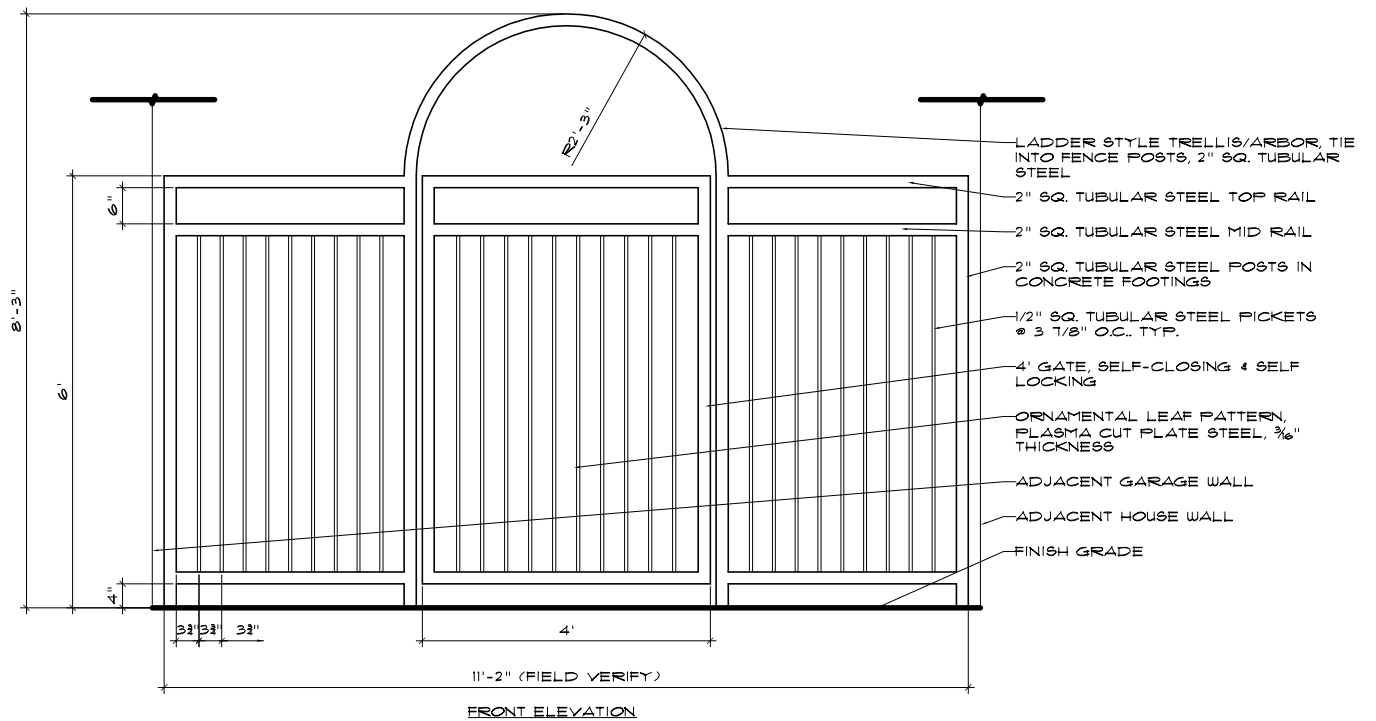

02.24.10

SCALE: 1/2" = 1'-0"

TAIT MORING & ASSOCIATES
LANDSCAPE ARCHITECTS

6707 BEE CAVES ROAD AUSTIN TEXAS 78746
PHONE 512.327.6616 FAX 512.327.9343

NEMETH-NOVAK COURTYARD ENTRY GATE & FENCE 'D'

02.24.10

SCALE: 1/2" = 1'-0"

TAIT MORING & ASSOCIATES
LANDSCAPE ARCHITECTS

6707 BEE CAVES ROAD AUSTIN TEXAS 78746
PHONE 512.327.6616 FAX 512.327.9343

NEMETH-NOVAK COURTYARD ENTRY GATE & FENCE 'C'

20.18.10

SCALE: 3/8" = 1'-0"

TAIT MORING & ASSOCIATES
LANDSCAPE ARCHITECTS