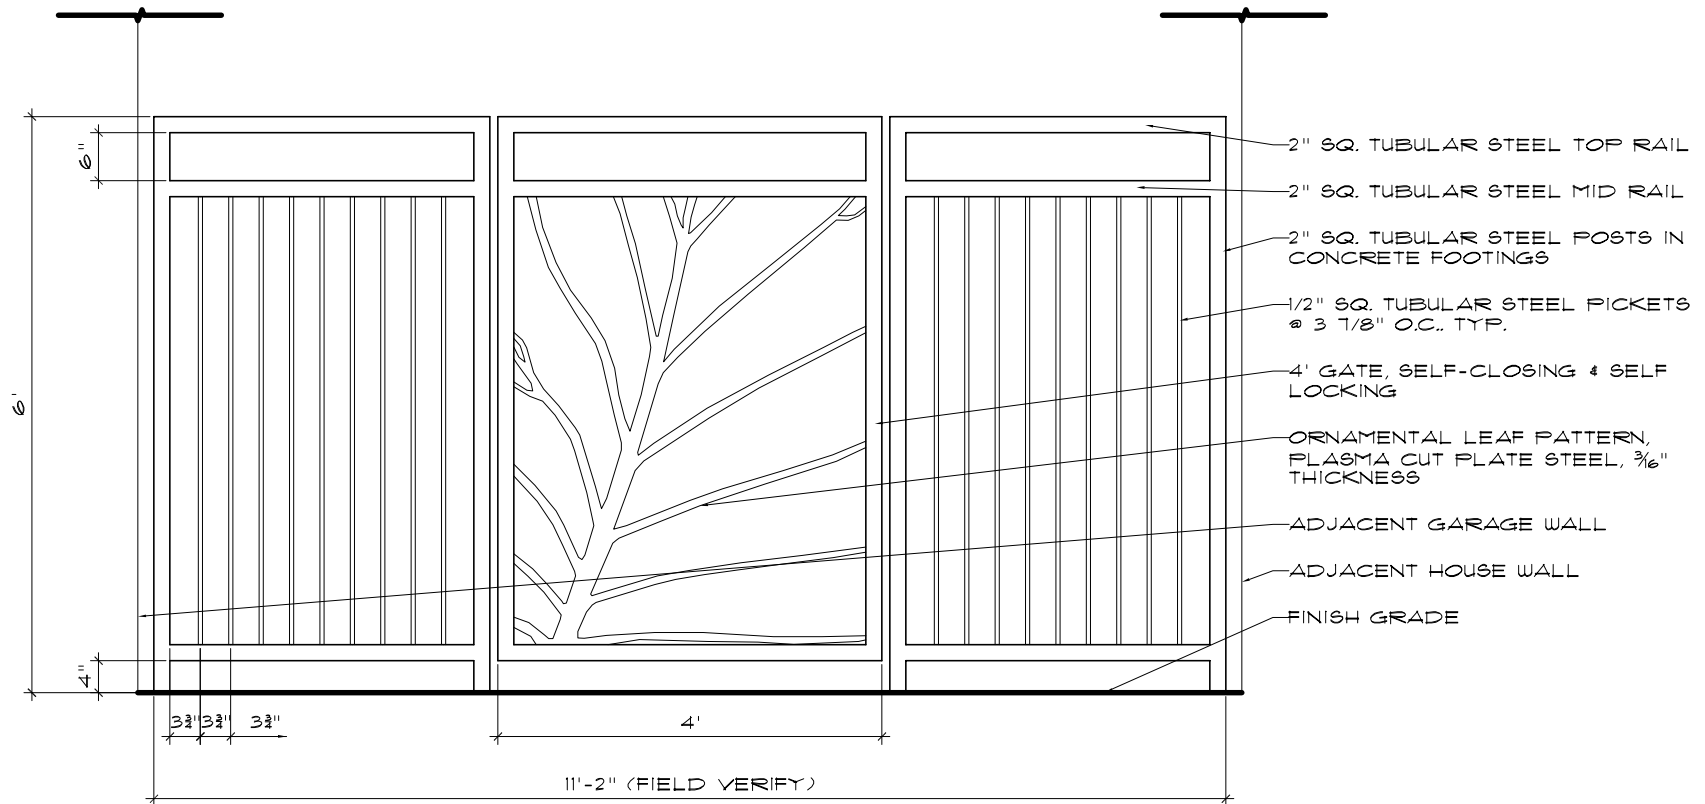

NEMETH-NOVAK COURTYARD ENTRY GATE & FENCE 'B'

02.18.10

SCALE: 1/2" = 1'-0"

TAIT MORING & ASSOCIATES
LANDSCAPE ARCHITECTS

6707 BEE CAVES ROAD AUSTIN TEXAS 78746
PHONE 512.327.6616 FAX 512.327.9343