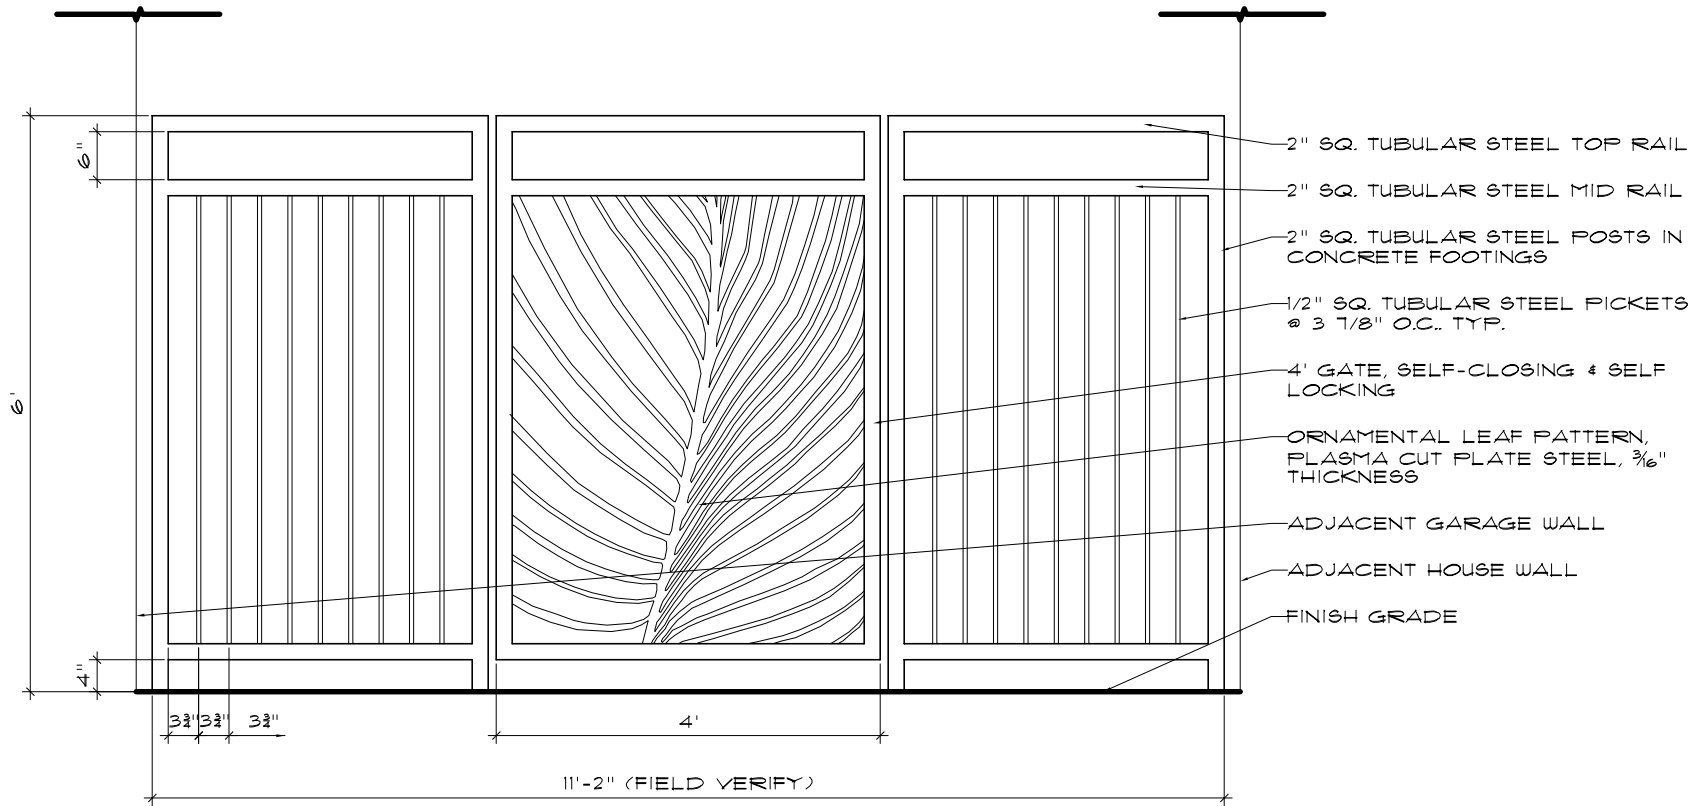

NEMETH-NOVAK COURTYARD ENTRY GATE & FENCE 'E'

02.24.10

SCALE: 1/2" = 1'-0"

TAIT MORING & ASSOCIATES
LANDSCAPE ARCHITECTS

6707 BEE CAVES ROAD AUSTIN TEXAS 78746
PHONE 512.327.6616 FAX 512.327.9343