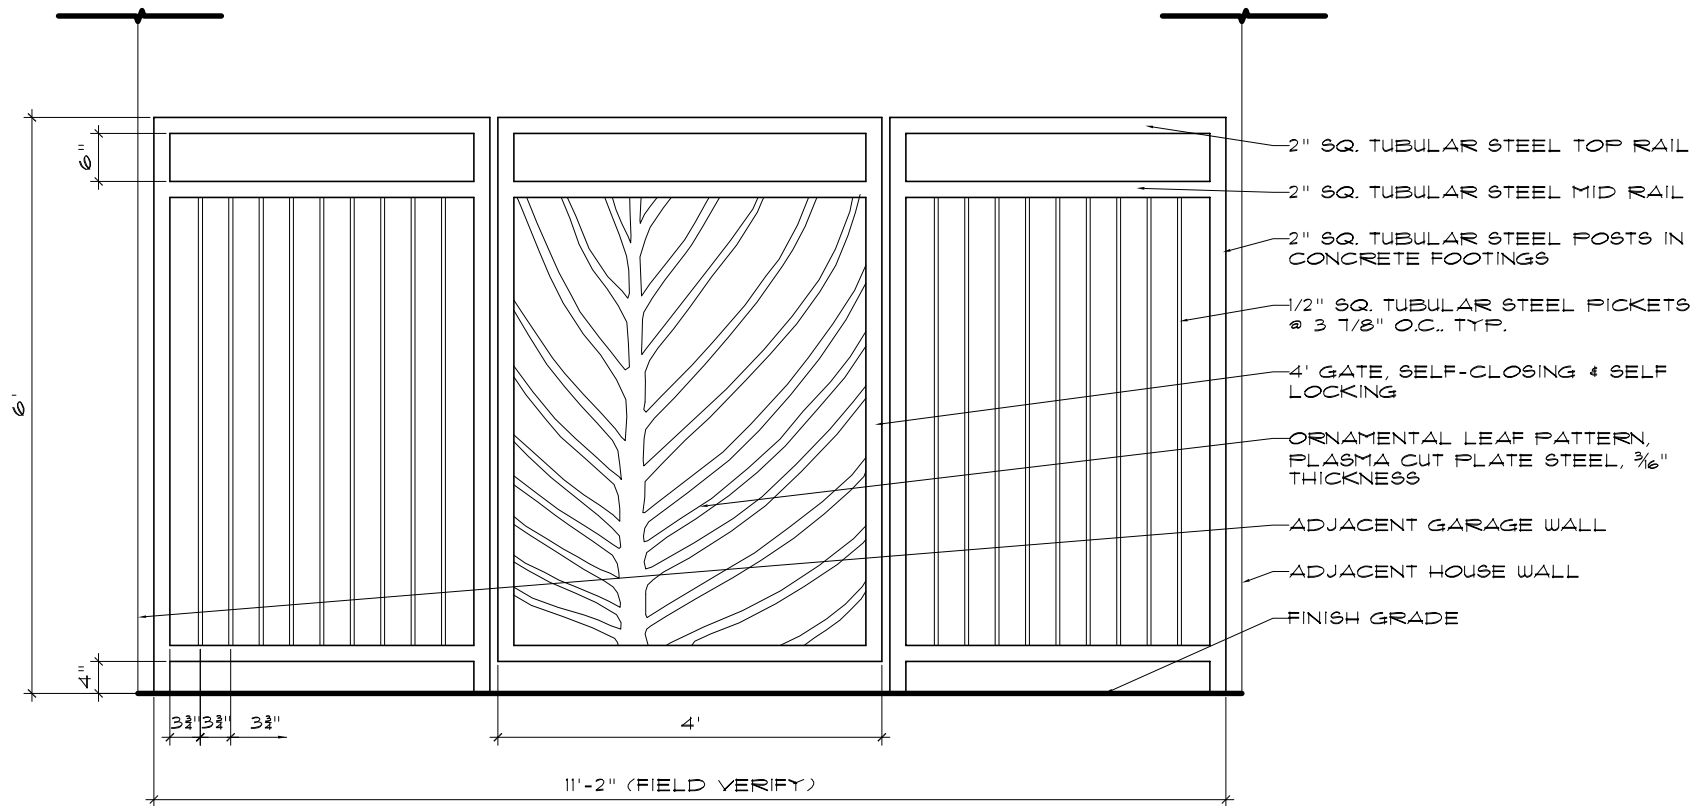

02.24.10

SCALE: 1/2" = 1'-0"

TAIT MORING & ASSOCIATES
LANDSCAPE ARCHITECTS

6707 BEE CAVES ROAD AUSTIN TEXAS 78746
PHONE 512.327.6616 FAX 512.327.9343

NEMETH-NOVAK COURTYARD ENTRY GATE & FENCE 'D'

02.24.10

SCALE: 1/2" = 1'-0"