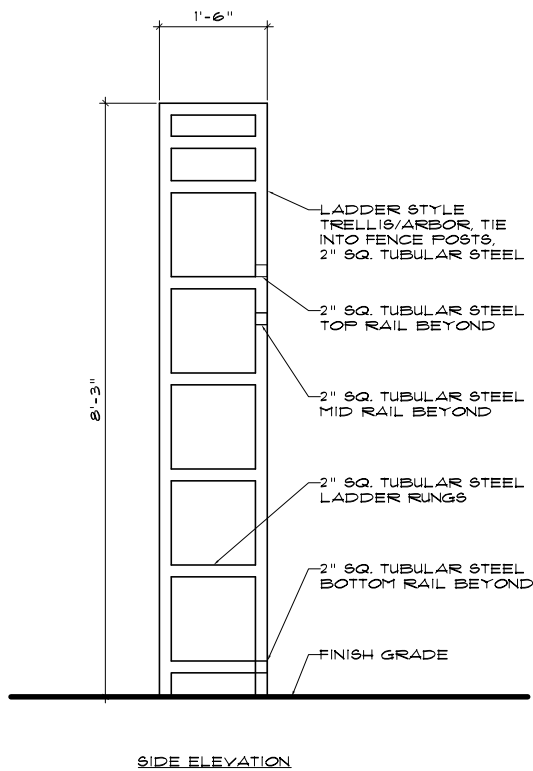

NEMETH-NOVAK COURTYARD ENTRY GATE & FENCE 'C'

20.18.10

SCALE: 3/8" = 1'-0"

TAIT MORING & ASSOCIATES
LANDSCAPE ARCHITECTS

6707 BEE CAVES ROAD AUSTIN TEXAS 78746
PHONE 512.327.6616 FAX 512.327.9343