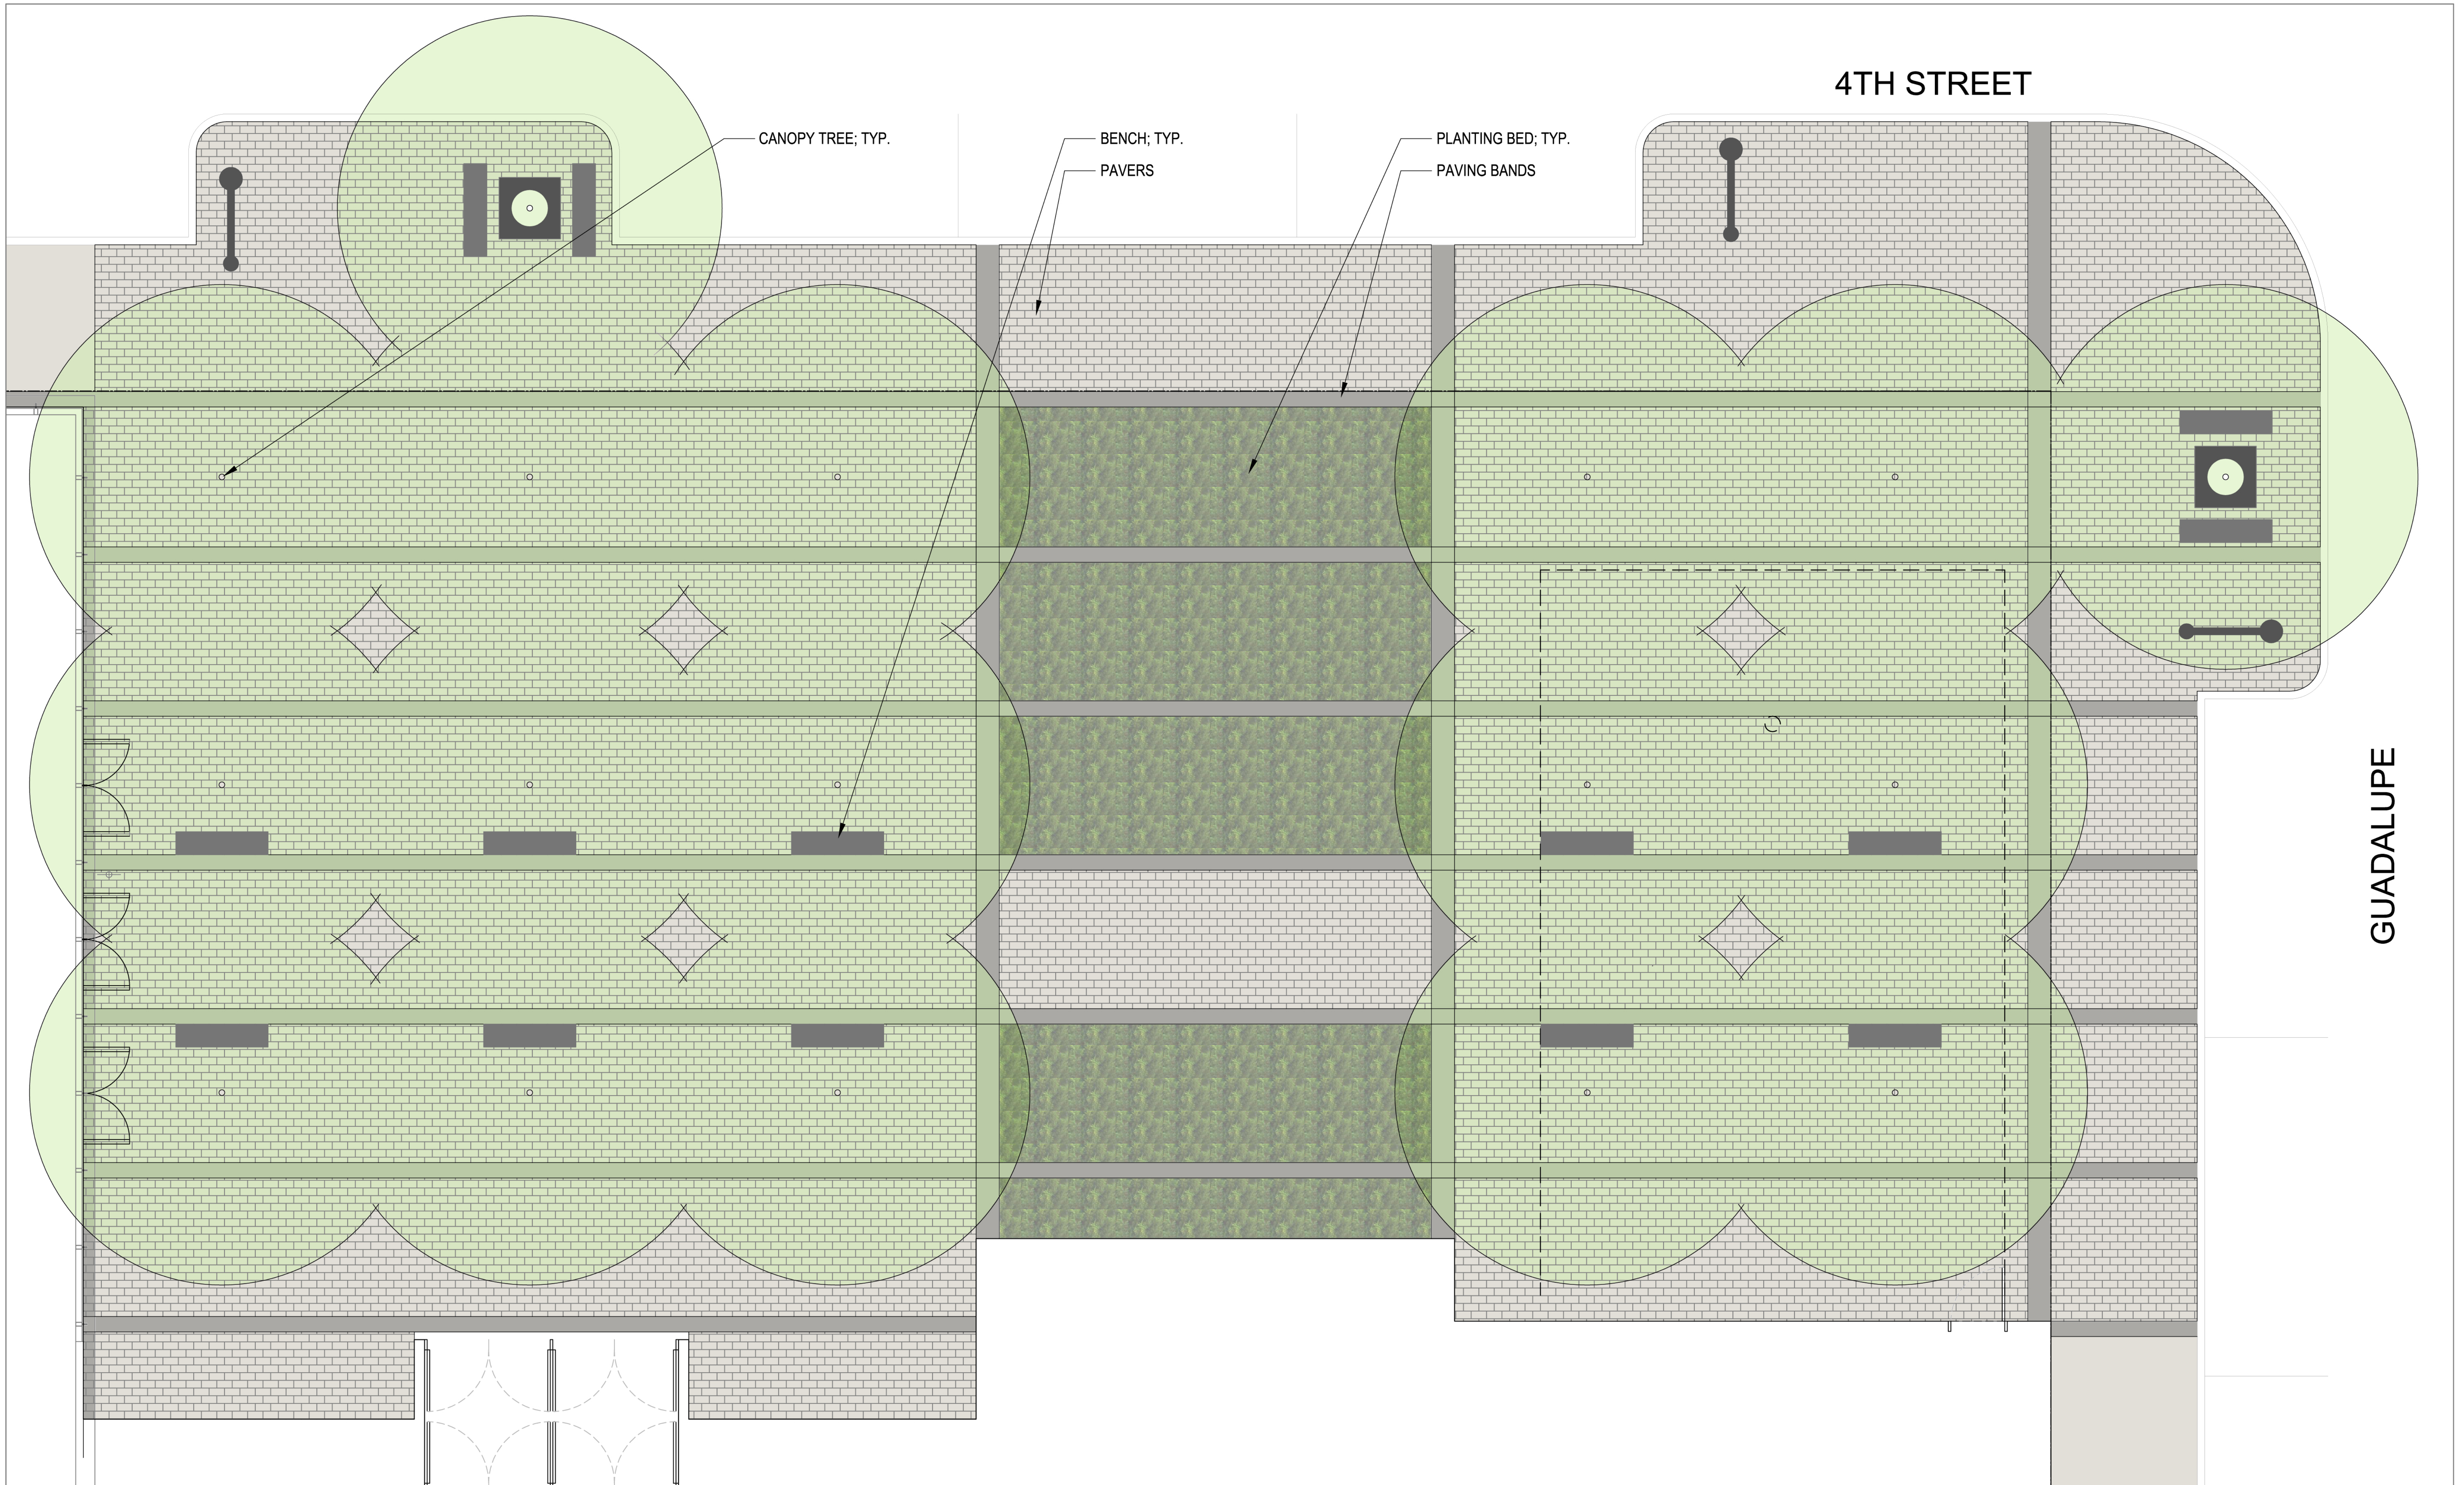

4TH STREET

CANOPY TREE; TYP.

BENCH; TYP.

PLANTING BED; TYP.

PAVERS

PAVING BANDS

GUADALUPE

MUSEUM PLAZA

GROVE

COLEMAN &  
ASSOCIATES  
LANDSCAPE ARCHITECTURE  
ENVIRONMENTAL DESIGN  
5890 SILVER MOUNTAIN DRIVE  
AUSTIN, TEXAS 78737  
OFF 512.476.2090  
FAX 512.476.2099

1/4" = 1'-0"