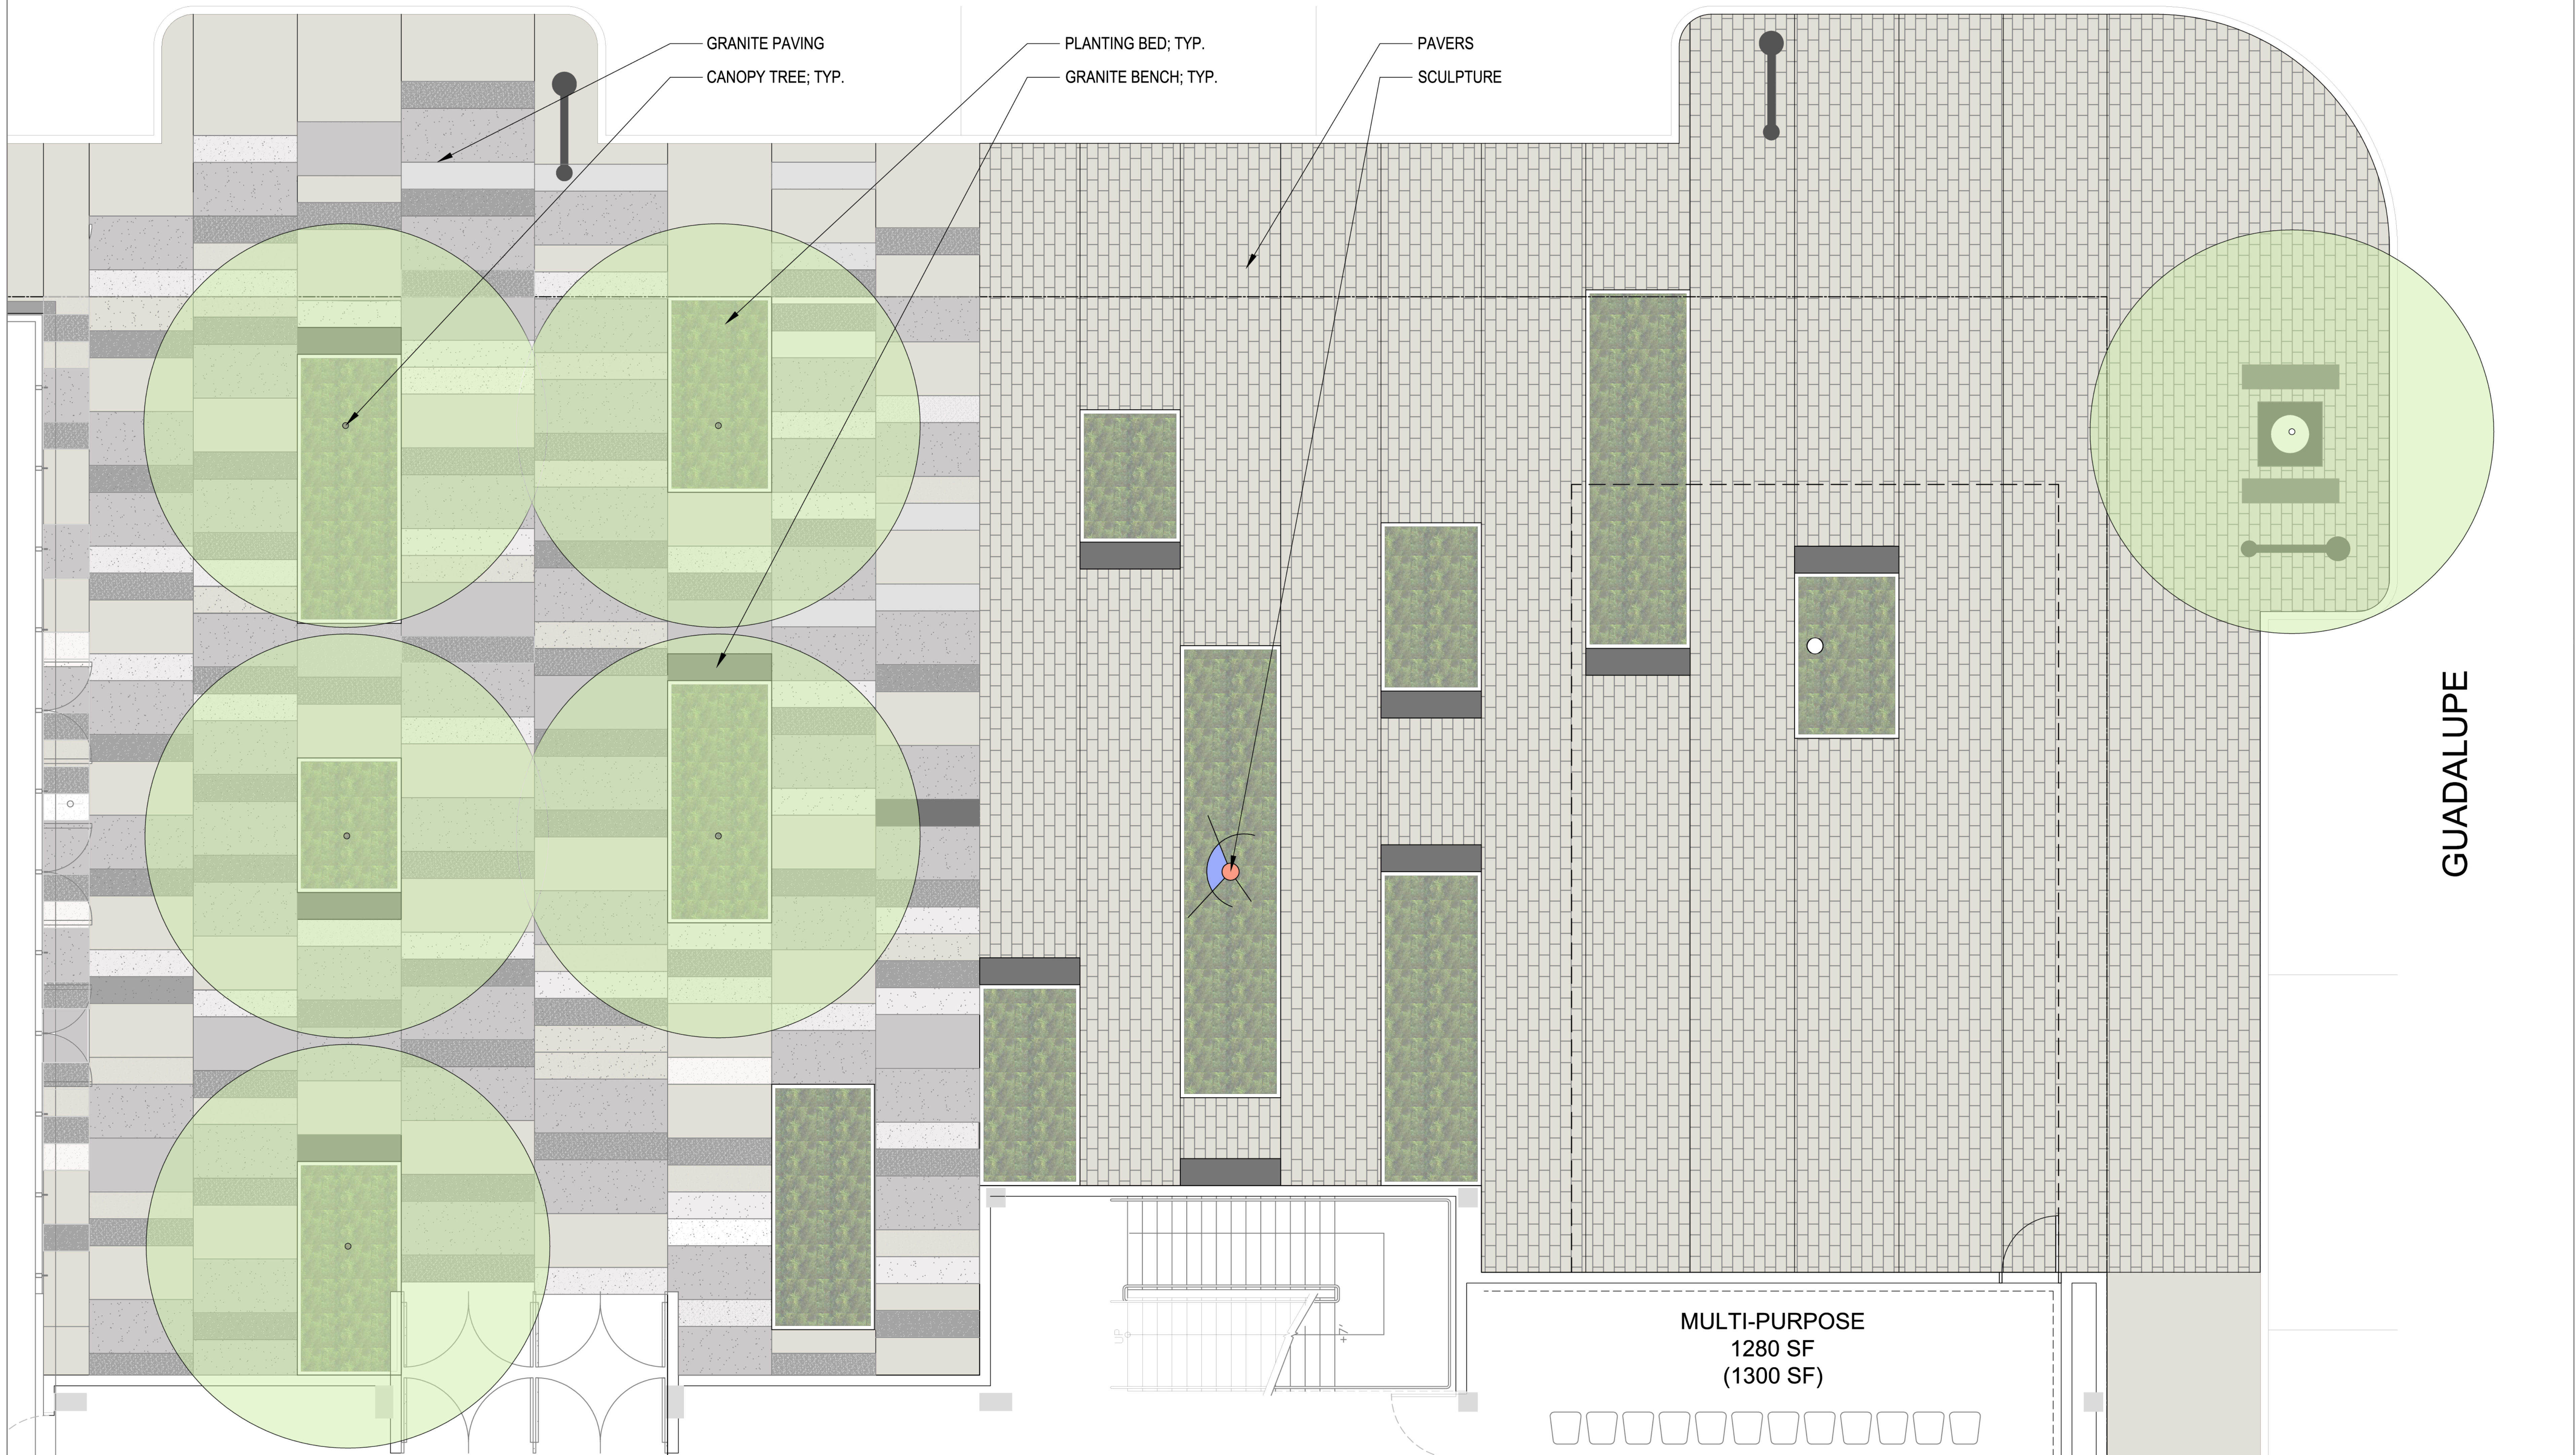

4TH STREET

GRANITE PAVING
CANOPY TREE; TYP.

PLANTING BED; TYP.
GRANITE BENCH; TYP.

PAVERS
SCULPTURE

MULTI-PURPOSE
1280 SF
(1300 SF)

GUADALUPE

'BROKEN' PLAZA

MUSEUM PLAZA